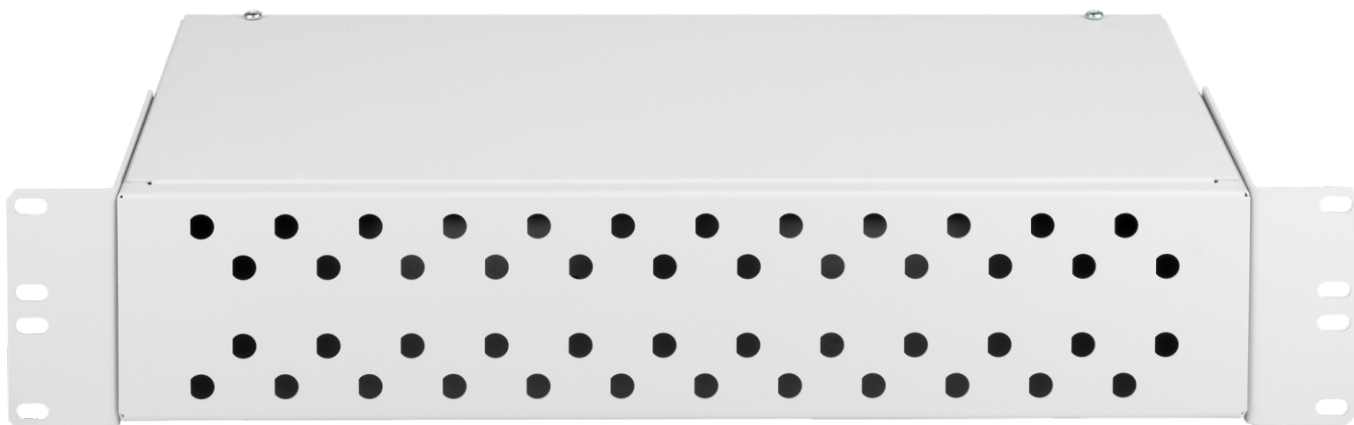

NMF-RP48FC-WS-ES-2U-GY - C

NMF-RP48FC-WS-ES-2U-BK -

NIKOMAX 19", 2U, 48 FC/ST

NIKOMAX NMF-RP48FC-WS-ES-2U-GY, NMF-RP48FC-WS-ES-2U-BK
19"

1

4

48

FC/ST.

NMF-RP48FC-WS-ES-2U-GY

		NMF-RP48FC-WS-ES-2U-GY	NMF-RP48FC-WS-ES-2U-BK
		1	.
		1	.
/	19"	2	.
		2	.
		4	.
		1	.
		1	.

	NMF-RP48FC-WS-ES-2U-GY	NMF-RP48FC-WS-ES-2U-BK
	2U	
	19"	
-	48	FC/ST
	6	
	1	
	80	
(x x)	405 210 88	
	-	
	1	

	-				-
NMF-RP48FC-WS-ES-2U-GY	48FC/ST	2U	/	19"	0,009890 2,650
NMF-RP48FC-WS-ES-2U-BK	48FC/ST	2U	/	19"	0,009890 2,650