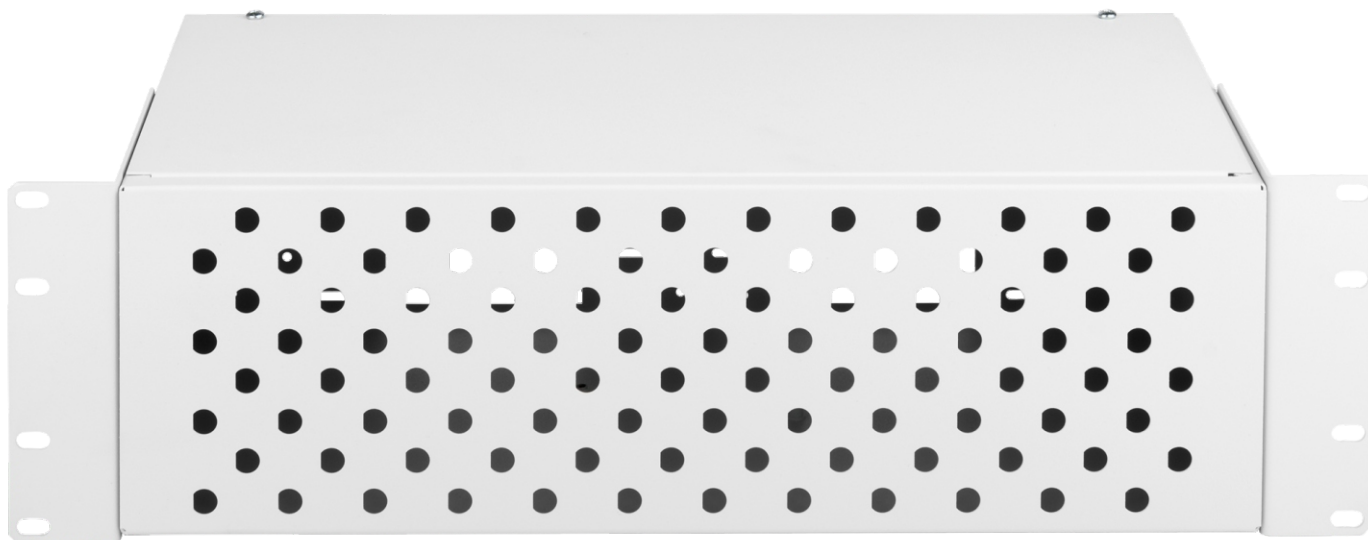

NMF-RP96FC-WS-ES-3U-GY - C

NMF-RP96FC-WS-ES-3U-BK -

NIKOMAX 19", 3U, 96 FC/ST

NIKOMAX NMF-RP96FC-WS-ES-3U-GY, NMF-RP96FC-WS-ES-3U-BK  
19"

1

6-

96

FC/ST.

NMF-RP96FC-WS-ES-3U-GY

		NMF-RP96FC-WS-ES-3U-GY	NMF-RP96FC-WS-ES-3U-BK
		1	1
		1	1
/	19"	2	2
		2	2
		6	6
		1	1
		1	1

	NMF-RP96FC-WS-ES-3U-GY	NMF-RP96FC-WS-ES-3U-BK
	3U	
	19"	
-	96	FC/ST
	6	
	1	
	80	
( x x )	410x225x140	
	-	
	1	

	-				-	
NMF-RP96FC-WS-ES-3U-GY	96FC/ST	3U	/	19"	0,013524	3,180
NMF-RP96FC-WS-ES-3U-BK	96FC/ST	3U	/	19"	0,013524	3,180